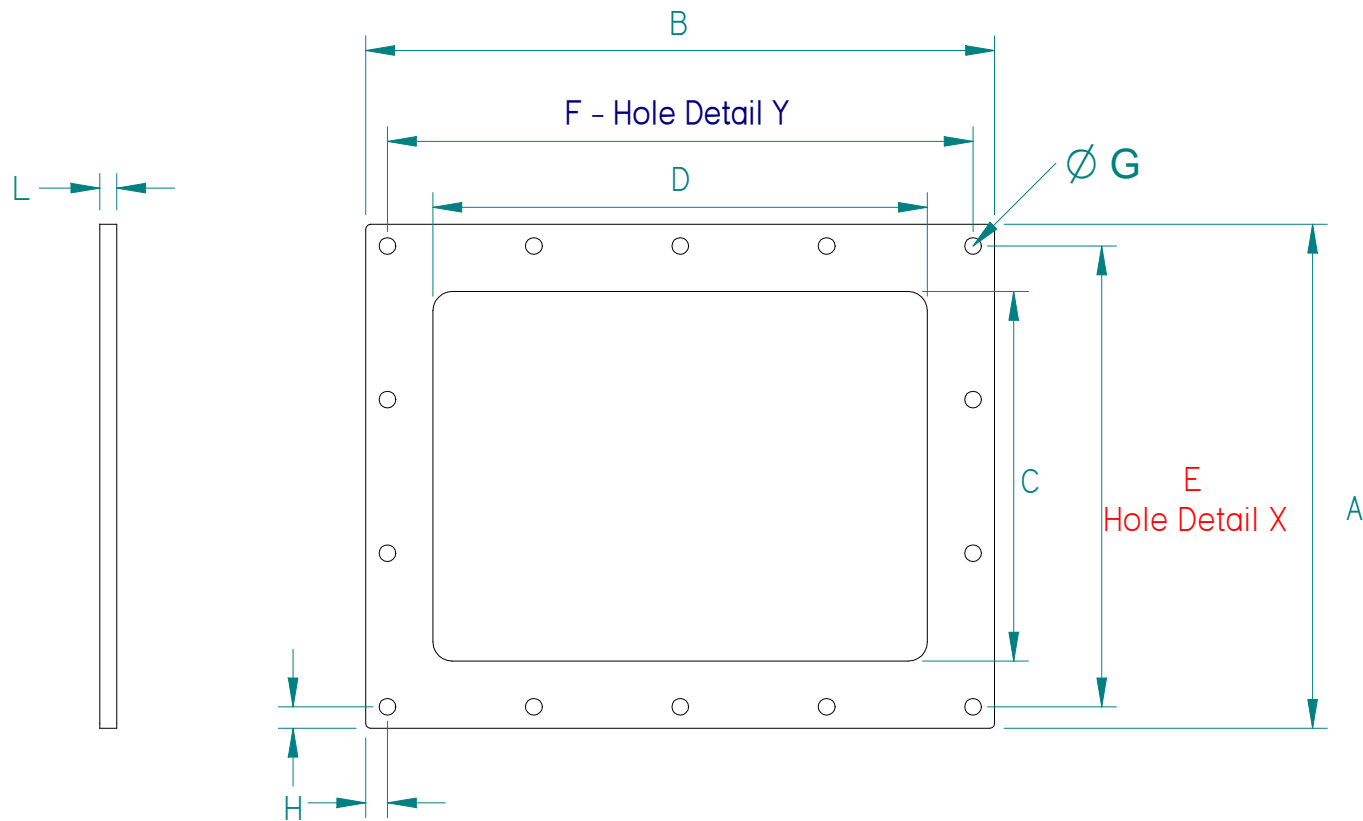

DWG#:	Hole Detail Y						Hole Detail X					G	H	L	
	PART #	SIZE	A	B	C	D	No Holes	Hole Spacing	F	No Holes	Hole Spacing				E
HSFLG-027-HO	156	11 1/4	12 3/8	7 3/4	8 7/8	4	3 15/16" - 3 3/8" - 3 15/16"	11 1/4	4	3 @ 3 3/8"	10 1/8	7/16	9/16	7/16	
HSFLG-028-HO	191	12 5/8	14 1/8	9 1/8	10 5/8	4	4 5/16" - 4 3/8" - 4 5/16"	13	4	3 7/8" - 3 3/4" - 3 7/8"	11 1/2	7/16	9/16	7/16	
HSFLG-029-HO	226	14 1/4	16 1/16	10 3/4	12 9/16	5	3 23/32" - 2 @ 3 3/4" - 3 23/32"	14 15/16	4	3 @ 4 3/8"	13 1/8	7/16	9/16	7/16	
HSFLG-030-HO	261	16	17 15/16	12 1/2	14 7/16	5	4 5/32" - 2 @ 4 1/4" - 4 5/32"	16 13/16	5	3 3/4" - 2 @ 3 11/16" - 3 3/4"	14 7/8	7/16	9/16	7/16	
HSFLG-031-HO	296	17 5/8	19 13/16	14 1/8	16 5/16	5	4 5/8" - 2 @ 4 23/32" - 4 5/8"	18 11/16	5	4 @ 4 1/8"	16 1/2	7/16	9/16	7/16	
HSFLG-032-HO	330	19 1/4	21 5/8	15 3/4	18 1/8	6	4 1/4" - 3 @ 4" - 4 1/4"	20 1/2	6	5 @ 3 5/8"	18 1/8	7/16	9/16	7/16	
HSFLG-033-HO	365	22 7/16	25 1/16	17 7/16	20 1/16	7	3 23/32" - 4 @ 4" - 3 23/32"	23 7/16	6	4 1/8" - 3 @ 4 3/16" - 4 1/8"	20 13/16	9/16	13/16	5/8	
HSFLG-034-HO	400	24 1/8	26 15/16	19 1/8	21 15/16	7	4 5/32" - 4 @ 4 1/4" - 4 5/32"	25 5/16	7	6 @ 3 3/4"	22 1/2	9/16	13/16	5/8	
HSFLG-035-HO	451	26 9/16	29 13/16	21 9/16	24 13/16	8	4 3/32" - 5 @ 4" - 4 3/32"	28 3/16	7	4 7/32" - 4 @ 4 1/8" - 4 7/32"	24 15/16	9/16	13/16	5/8	
HSFLG-036-HO	505	29 1/8	32 11/16	24 1/8	27 11/16	9	3 29/32" - 6 @ 3 7/8" - 3 29/32"	31 1/16	8	4 7/32" - 5 @ 3 13/16" - 4 7/32"	27 1/2	9/16	13/16	5/8	

REV:

UNIVERSAL FAN & BLOWER LTD.

DRAWN BY: LTL
 APPROVED:
 DATE: 21/01/08
 REV. DATE: 13/08/08

DESCRIPTION:
 PART NUMBER:

FRBX OUTLET FLANGE DETAILS