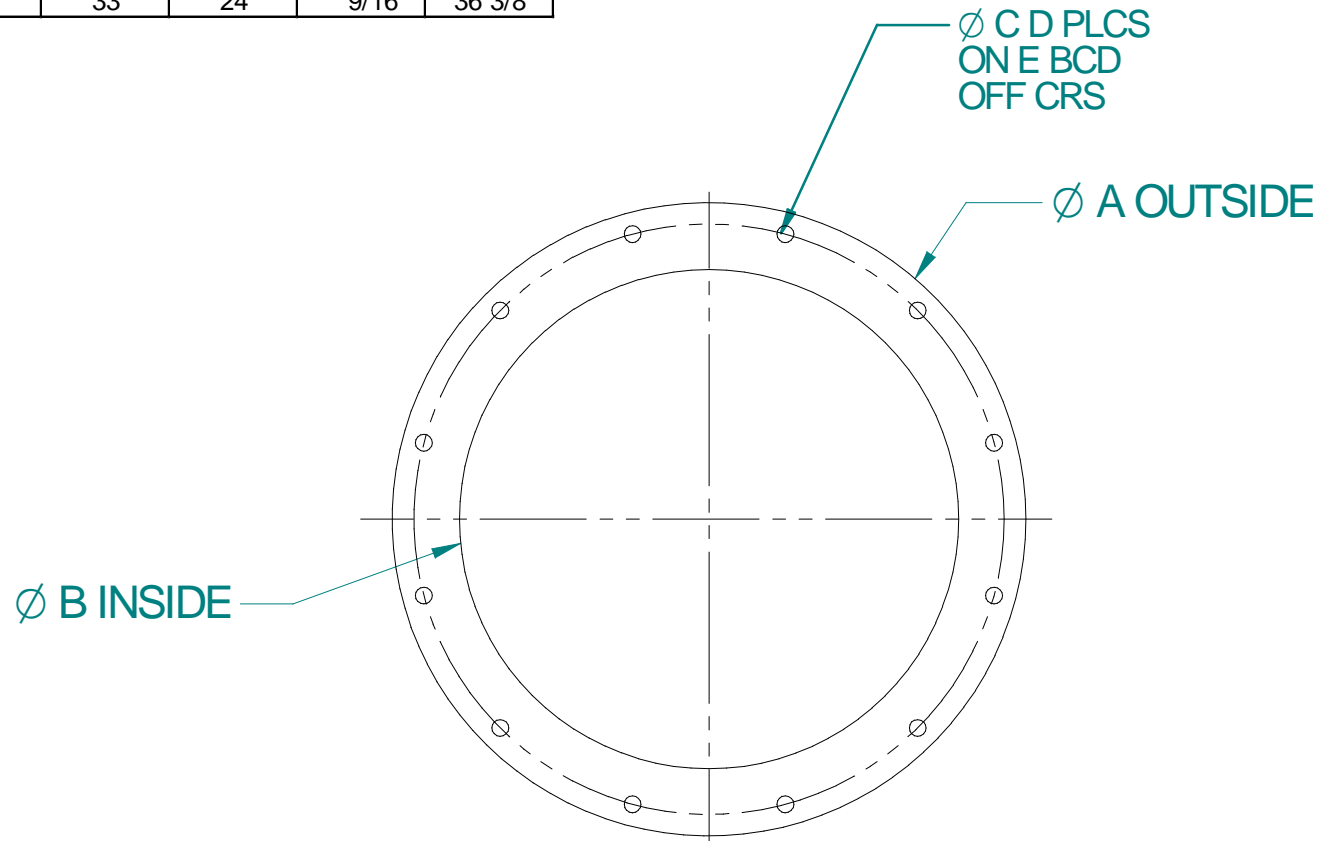

DWG#:

REV:

PART #	SIZE	A	B	C	D	E
IFLNG-027-FT	156	12 1/2	9	8	7/16	11 3/8
IFLNG-028-FT	191	14 1/2	11	12	7/16	13 3/8
IFLNG-029-FT	226	16 1/2	13	12	7/16	15 3/8
IFLNG-030-FT	261	18 1/2	15	12	7/16	17 3/8
IFLNG-031-FT	296	20 1/2	17	16	7/16	19 3/8
IFLNG-032-FT	330	22 1/2	19	16	7/16	21 3/8
IFLNG-033-FT	365	26	21	16	9/16	24 3/8
IFLNG-034-FT	400	28	23	16	9/16	26 3/8
IFLNG-035-FT	451	31	26	24	9/16	29 3/8
IFLNG-036-FT	505	34	29	24	9/16	32 3/8
IFLNG-037-FT	575	38	33	24	9/16	36 3/8

UNIVERSAL FAN & BLOWER LTD.

DRAWN BY: NM

APPROVED:

DATE: 08/29/05

REV. DATE:

DESCRIPTION:

FRBX INLET FLANGE DETAILS

PART NUMBER: